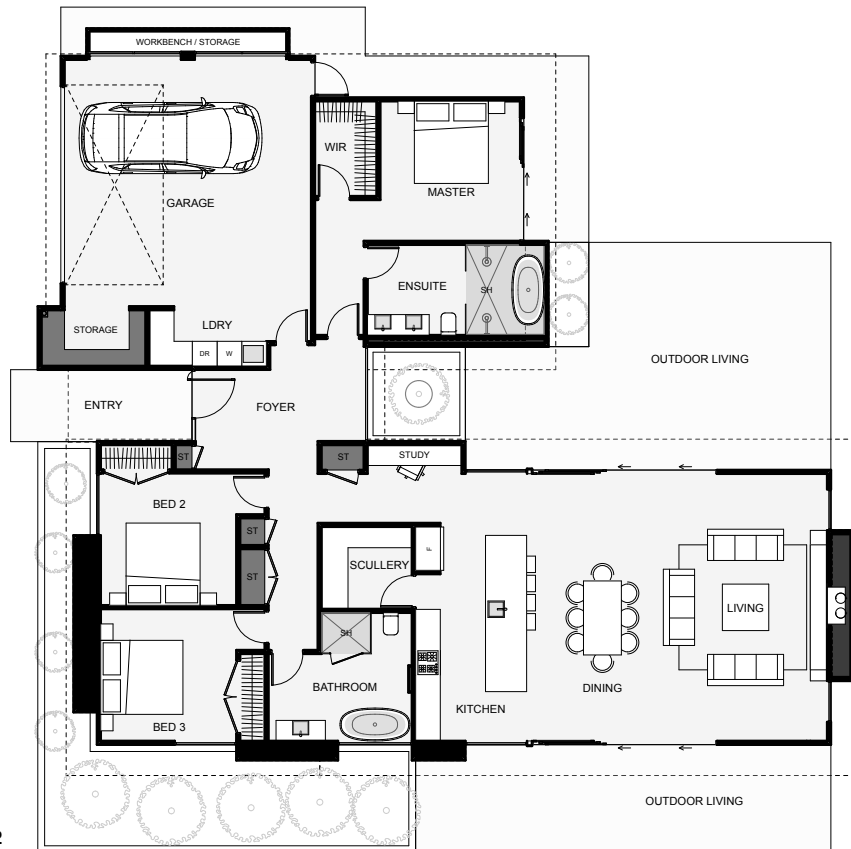

The Hugo is a modern styled home with a smart layout. From the moment you step inside the foyer, your eyes will face a small tree garden, facing north, framed by a full height window. The master enjoys its own private wing off the foyer with an ensuite to die for. Some nice features in this design include the scullery, high ceilings in the living and master with overhead glazing for a light living space, a study nook, plenty of storage, a workbench and a large laundry. If you like modern styled homes, this is a design you cannot pass on!

Floor Area: 223m²

 2
  3
  2
  1
  19.9m
  17.8m

Contact Sam Johnston:

Phone: 021 158 3741

E: sam@johnstonbuilders.co.nz

 www.johnstonbuilders.co.nz