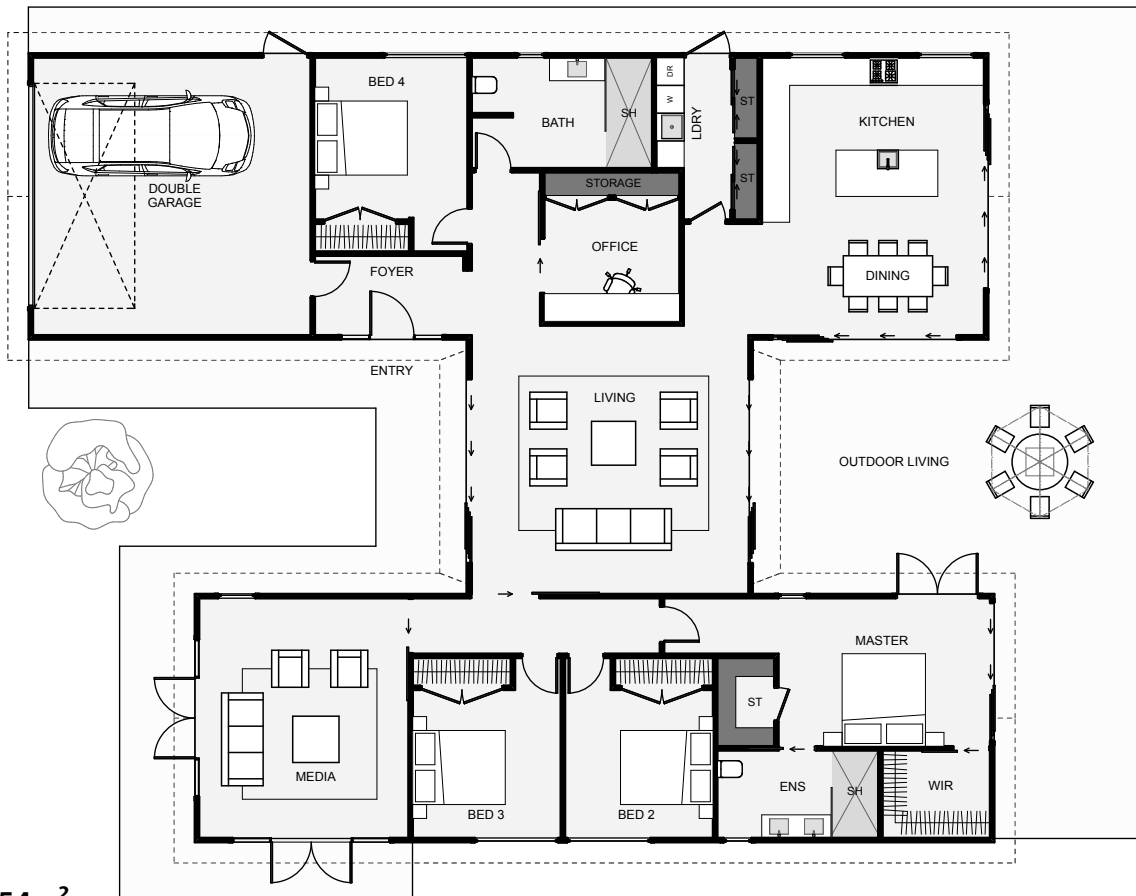

The Jada is one cool home. Thanks to the layout, little things like the one separate bedroom with direct bathroom access, (great for visitors), and an office close to the foyer, help make this home easy to live in. Other nice aspects include the dual living, (both with external access), the separate kitchen and dining plus the north facing master bedroom will make the thought of building exciting!

Floor Area: 254m<sup>2</sup>

 2 |
  4+ |
  2 |
  2 |
  20.7m |
  17.0m

Contact Sam Johnston:

Phone: 021 158 3741

E: sam@johnstonbuilders.co.nz

 www.johnstonbuilders.co.nz